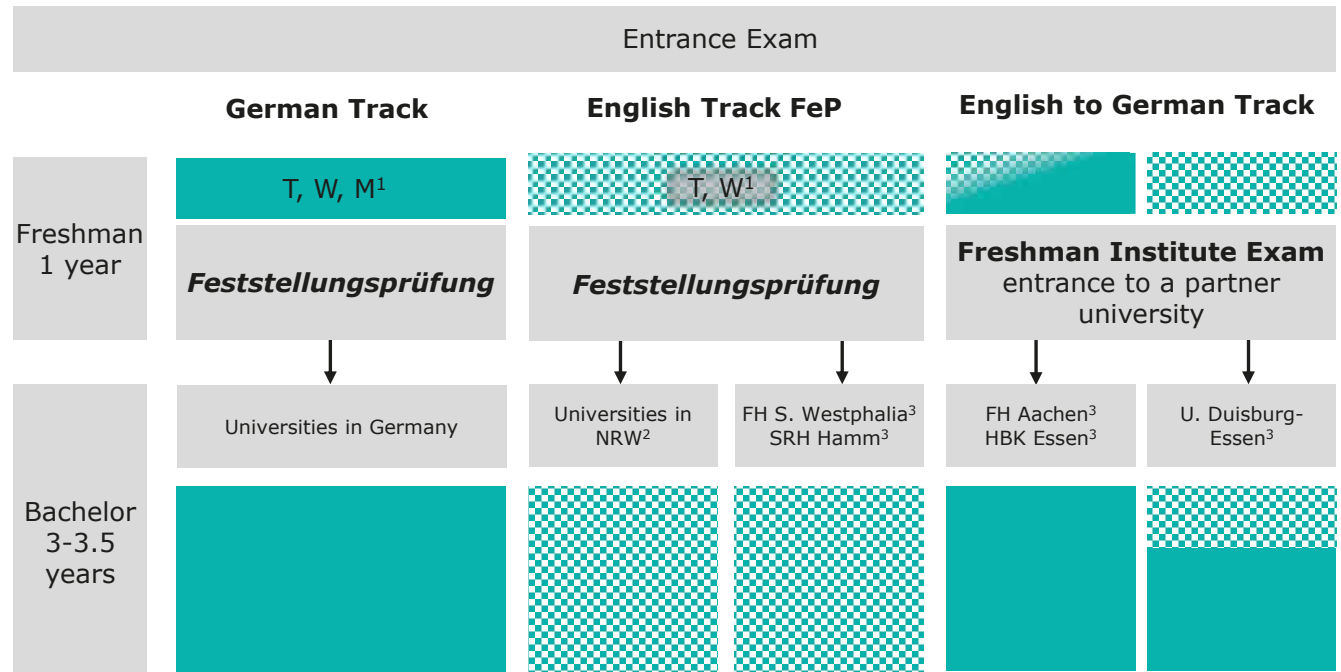

Freshman Program Options

1. T course = technology, engineering, natural sciences
  W course = business, economics
  M course = medicine, biology, pharmacy

2. NRW = German state of North Rhine-Westphalia
3. Guaranteed admission to selected bachelor's programs

German Track

If you already know German

T, W, M courses completely in German

English Tracks

If you do not know any German

> English Track FeP

T, W courses completely in English + option of guaranteed admission to specific business programs at

- > FH Südwestfalen - University of Applied Sciences
- > SRH Hamm

> English to German Track

start in English, learn German with guaranteed admission to specific programs

Engineering

- > FH Aachen – University of Applied Sciences
- > University of Duisburg-Essen

Fine Arts, Digital or Game Art Design

- > HBK Essen – University of Fine Arts Essen

Freshman Fees & Services

Fees

€ 19,500 for the Freshman program.

Services

- > Subject-related courses
- > Intensive language courses
- > Books and materials
- > Accommodation
- > Engineering internship (English to German track only)
- > Extra tutorials – language and subject-specific courses
- > Health, travel, liability and accident insurance
- > Residence permit
- > Pickup at Dusseldorf airport upon arrival in Germany
- > Free public transportation in NRW (bus & train)
- > Excursion and sports

Scholarships are awarded to our best graduates!