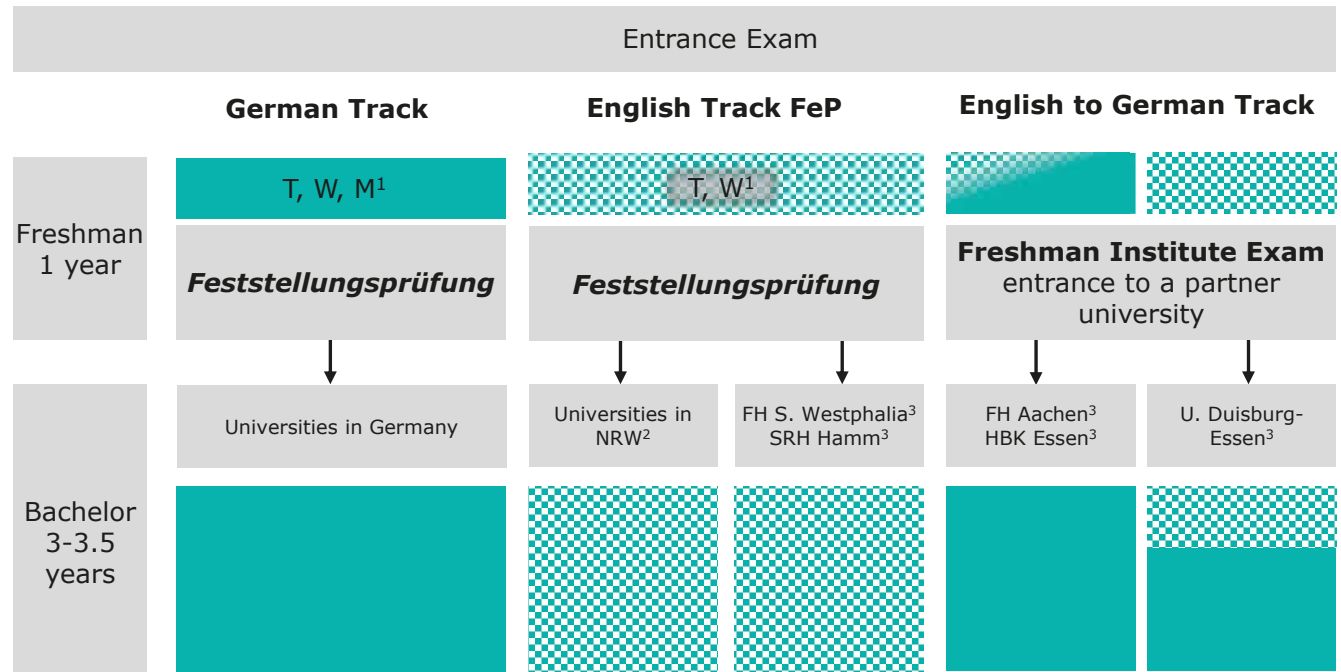

The Freshman program is the foundation/integration year (*Studienkolleg*) at the FH Aachen. It is a “soft landing” for international students: an ideal bridge between school in your home country and university studies in Germany. Students from all over the world live and study in small groups in an intercultural environment all on one campus.

Over 300 Freshmen successfully complete our program each year and begin to study at a German university.

The Freshman program lasts two semesters. It begins in October and ends in summer.

Admission to the Freshman Program

- > Apply to an entrance exam online or in your home country or submit TestAS plus a language certificate
- > Basic proficiency in English or German required

© FH Aachen, A. Gottschalk

After the Freshman Program

Freshman Program Options

1. T course = technology, engineering, natural sciences
W course = business, economics
M course = medicine, biology, pharmacy

2. NRW = German state of North Rhine-Westphalia
3. Guaranteed admission to selected bachelor's programs